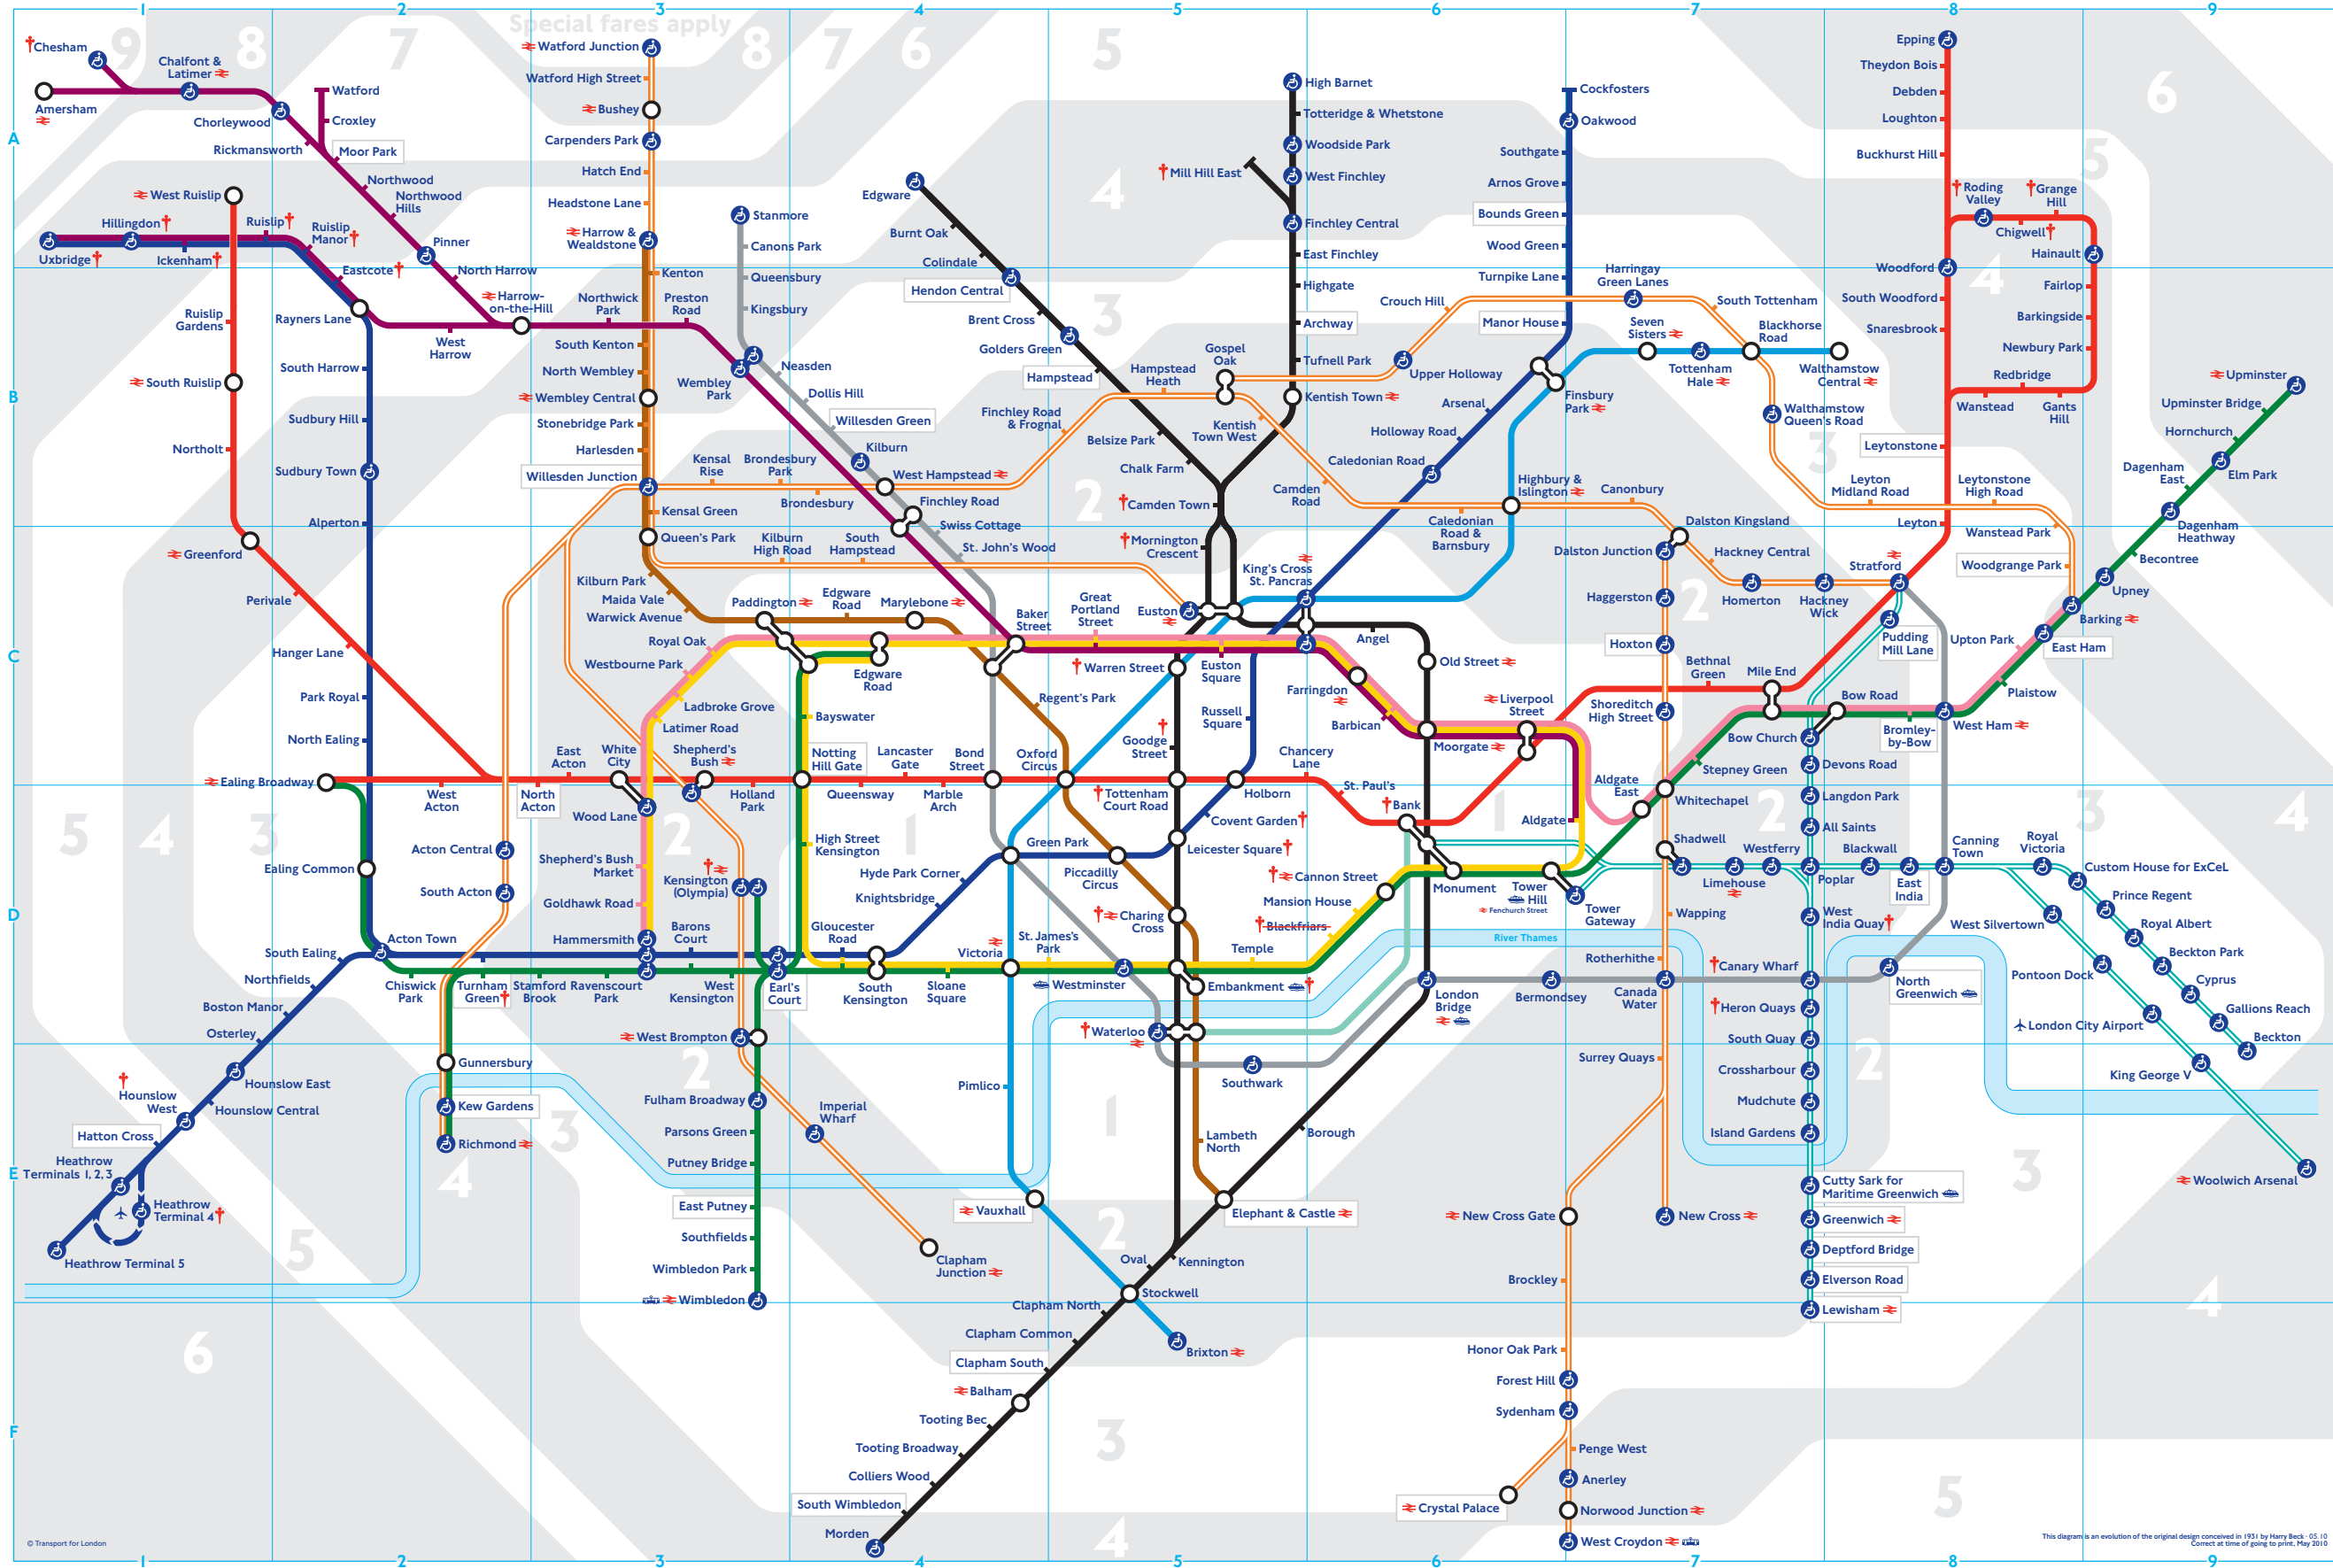

# Tube map

## Explanation of symbols

- P** Stations with car parks
- 🚲** Stations with bicycle parking
- ♂♀** Male/female/baby changing/accessible toilets outside ticket gateline
- ♂♀** Male/female/baby changing/accessible toilets inside ticket gateline
- †** Toilet not managed by London Underground. You may be charged for these facilities. Ask staff for information
- ♿** Step-free access from the platform to the street
- ℹ** Stations with London Travel Information Centre
- †** Check before you travel. See key overleaf