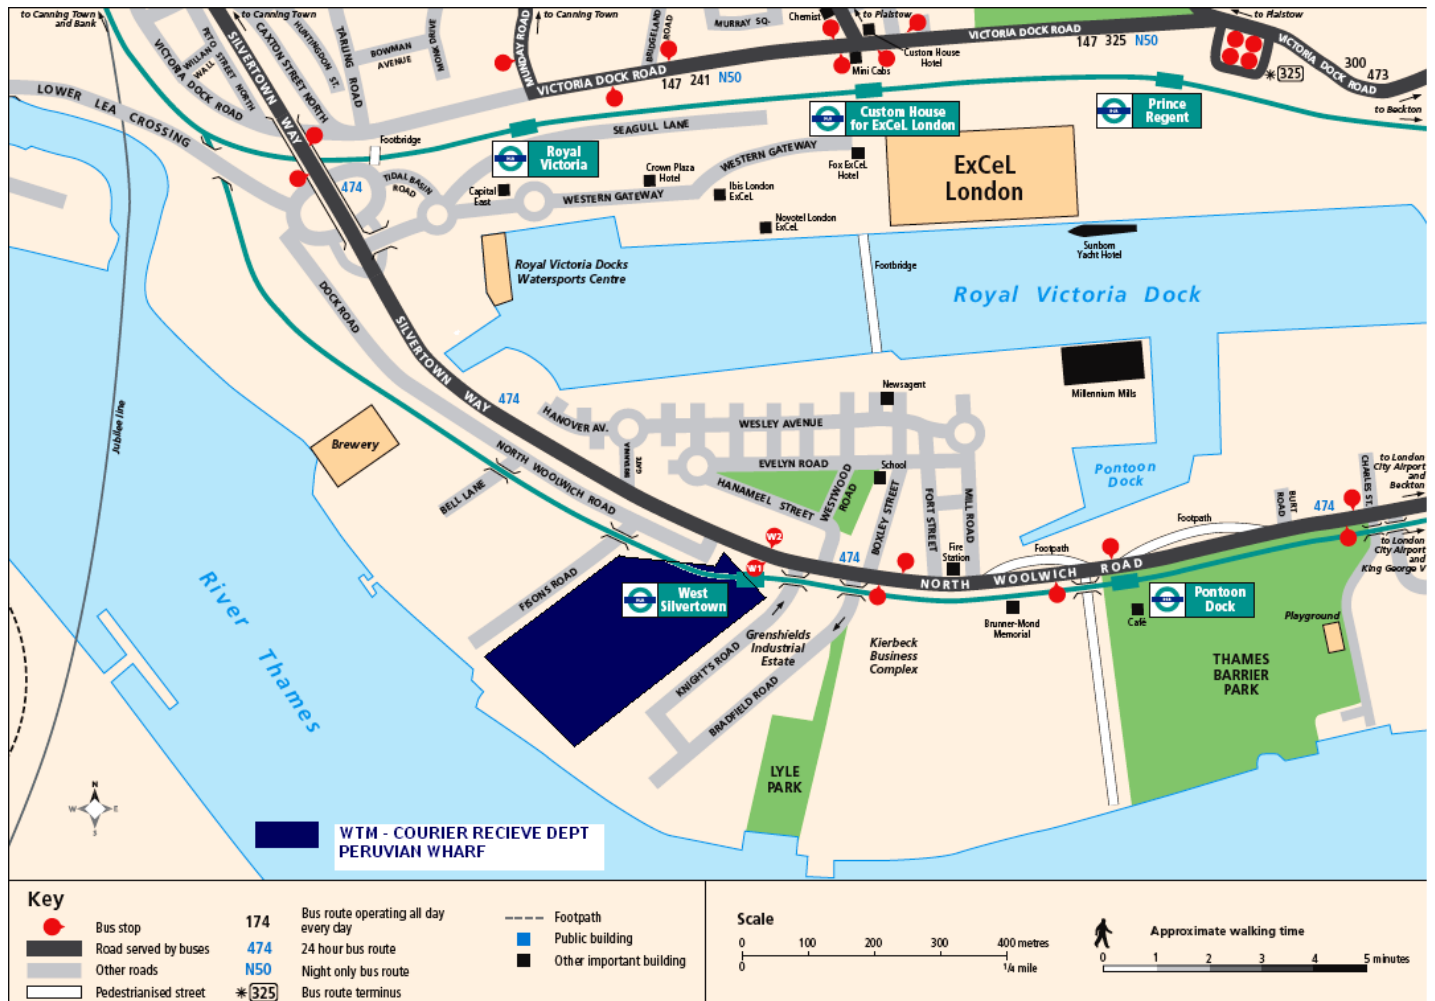

**PLEASE NOTE THE NEW DELIVERY POINT AS SHOWN BELOW FOR ALL COURIER DELIVERIES THIS IS DUE TO ONGOING CONSTRUCTION WORK ON THE ExCeL SITE**

**ADDRESS:  
WTM COURIER POINT  
PERUVIAN WHARF  
DOCK ROAD, LONDON E16 1AG**

- SHIPMENTS CAN BE COLLECTED FREE OF CHARGE FROM PERUVIAN WHARF OR AT THE SCHENKER WAREHOUSE LOCATED UNDER THE NORTH HALL
- OR ALTERNATIVELY DELIVERY TO STAND CAN BE MADE BY COMPLETING THE COURIER ORDER FORM. PAYMENTS MUST BE RECEIVED PRIOR TO DELIVERY TO STAND